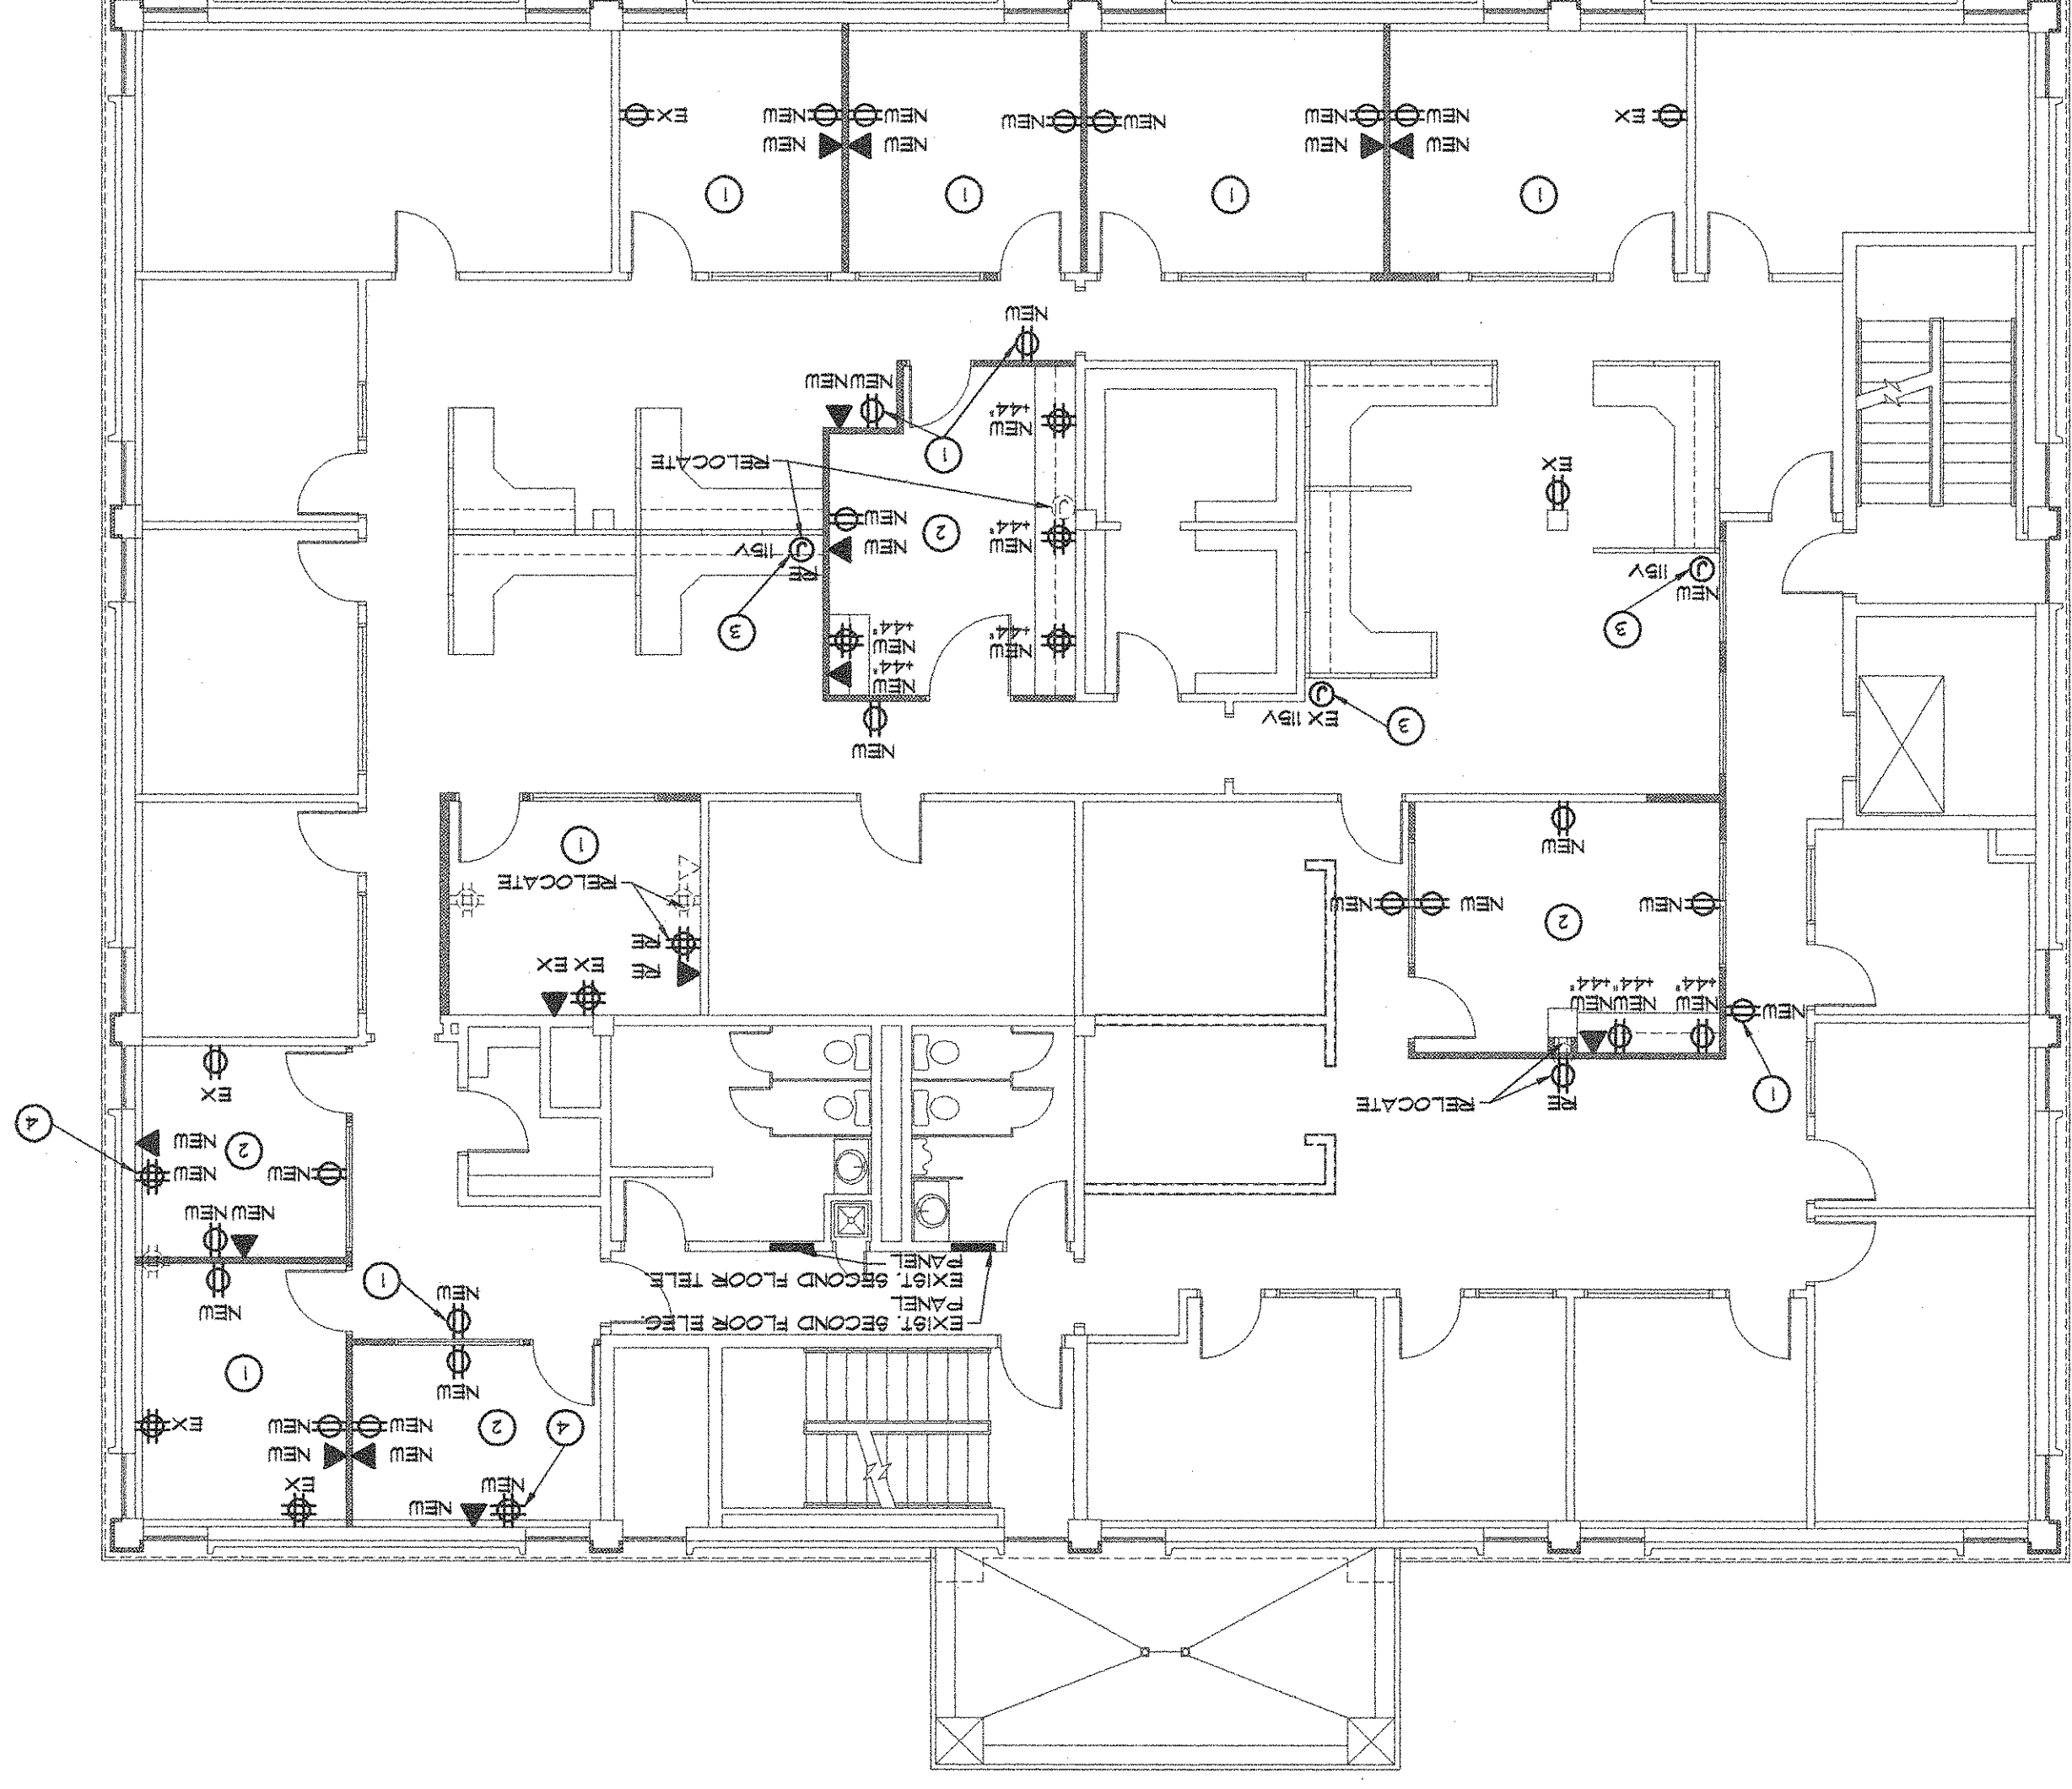

- SECOND FLOOR PLAN KEY NOTES:**
 (APPLIES TO THIS SHEET ONLY)
- 1) CONNECT NEW DEVICES IN THIS ROOM TO POWER CIRCUIT IN ROOM SERVING THIS AREA
 - 2) CONNECT NEW DEVICES IN THIS ROOM TO NEW HOME RUN IN EXISTING PANEL SERVING THIS AREA
 - 3) NEW/EXIST/RELO POWER & DATA DROP TO RELOC ELECTRICAL
 - 4) NEW DEVICE BELOW EXIST. RADIATOR PAINT CONDUIT BLACK

EX = EXISTING FIXTURE, RE = RELOCATED FIXTURE, NEW = NEW FIXTURE

SECOND FLOOR ELECTRICAL POWER PLAN

PLAN NORTH

SCALE: 1/8" = 1'-0"

THIRD FLOOR STAIR ELEC. POWER PLAN

SCALE: 1/8" = 1'-0"

PLAN NORTH

SECOND FLOOR PLAN KEY NOTES:

- 1) CONNECT NEW DEVICES IN THIS ROOM TO POWER CIRCUIT IN ROOM SERVING THIS AREA
- 2) CONNECT NEW DEVICES IN THIS ROOM TO NEW HOME RUN IN EXISTING PANEL SERVING THIS AREA
- 3) NEW/EXIST/RELO POWER & DATA DROP TO RELOC ELECTRICAL
- 4) NEW DEVICE BELOW EXIST. RADIATOR PAINT CONDUIT BLACK

EX = EXISTING FIXTURE, RE = RELOCATED FIXTURE, NEW = NEW FIXTURE

SECOND FLOOR ELECTRICAL POWER PLAN

PLAN NORTH

SCALE: 1/8" = 1'-0"

PROJECT NO.:

0817

EXTERIOR & INTERIOR RENOVATIONS FOR:

**THE SALVATION ARMY
INDIANA DIVISIONAL HEADQUARTERS**