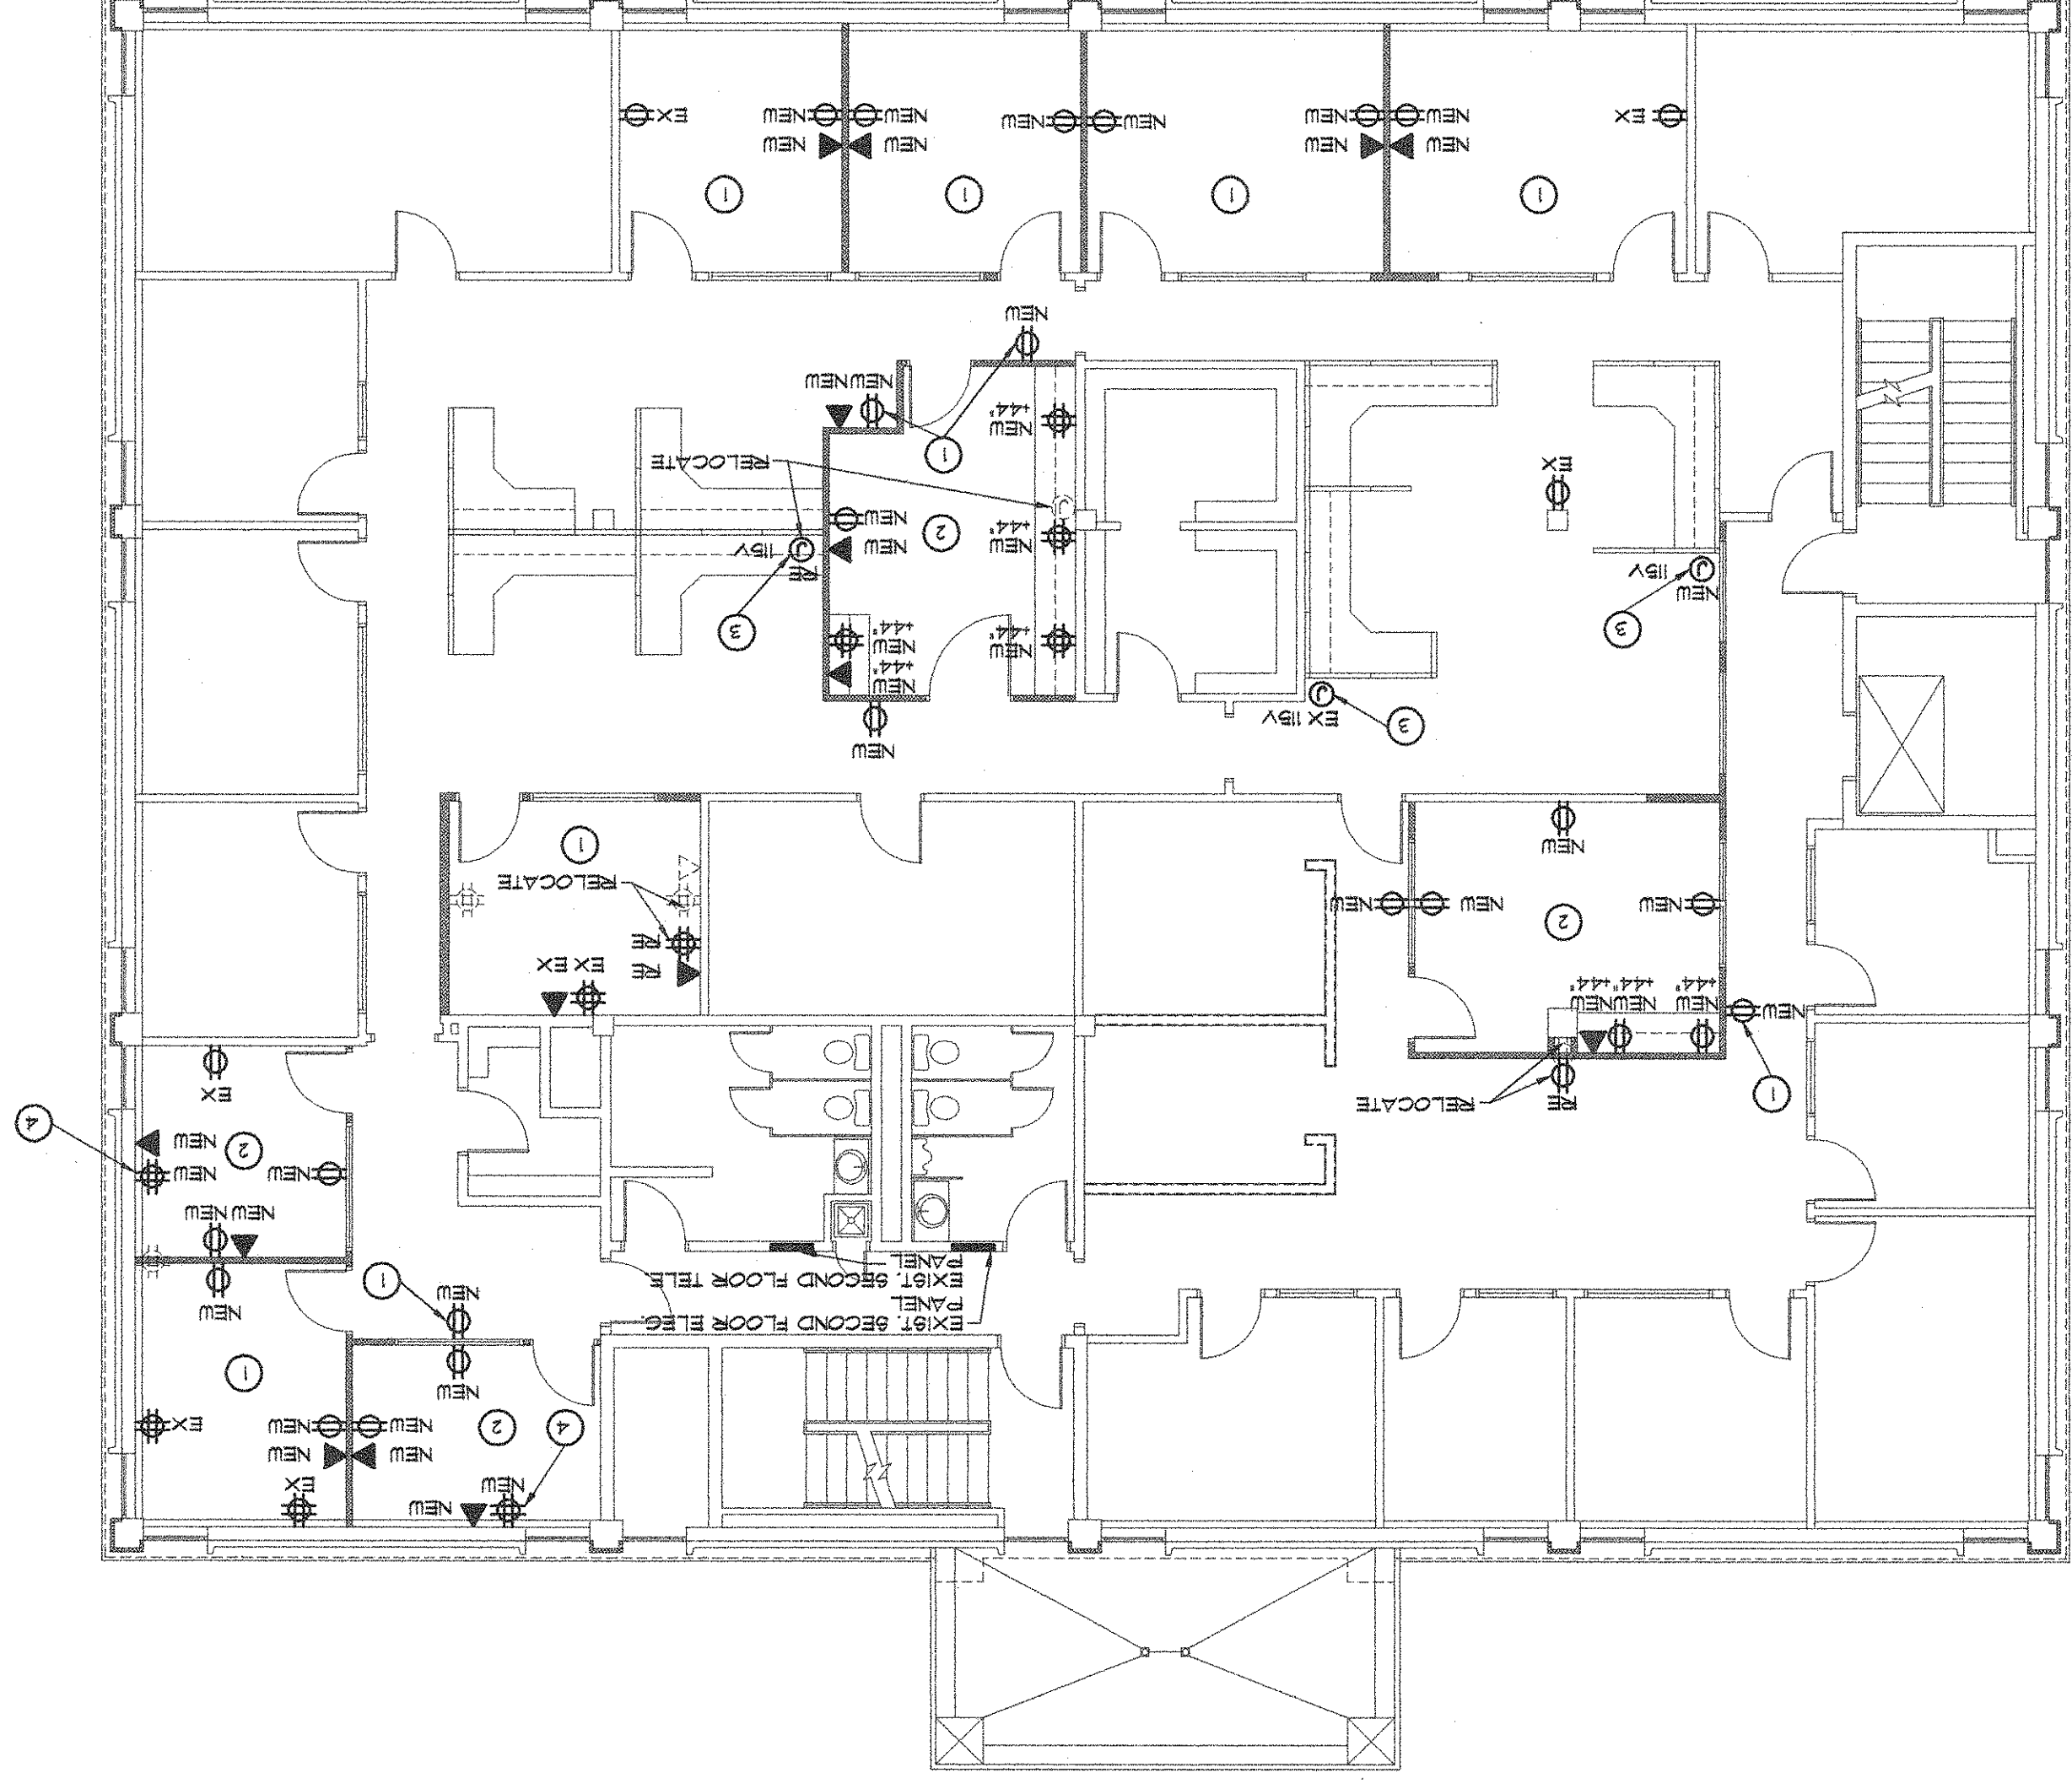

- SECOND FLOOR PLAN KEY NOTES:**
 (APPLIES TO THIS SHEET ONLY)
- 1) CONNECT NEW DEVICES IN THIS ROOM TO POWER CIRCUIT IN ROOM SERVING THIS AREA
 - 2) CONNECT NEW DEVICES IN THIS ROOM TO NEW HOME RUN IN EXISTING PANEL SERVING THIS AREA
 - 3) NEW/EXIST/RELO POWER & DATA DROP TO RELOC ELECTRICAL
 - 4) NEW DEVICE BELOW EXIST. RADIATOR PAINT CONDUIT BLACK

SECOND FLOOR ELECTRICAL POWER PLAN LEGEND:

- ⊕ DUPLEX RECEPTACLE 115V
- ⊕ WEATHER PROOF DUPLEX RECEPTACLE FEED THRU GFI
- ◄ TELEPHONE, COMPUTER OR DATA W/ 3/4" CONDUIT STUB ABOVE CEILING
- ⊕ QUADRAPLEX RECEPTACLE 115V
- ⊙ JUNCTION BOX (VOLTAGE AS NOTED)

EX = EXISTING FIXTURE, RE = RELOCATED FIXTURE, NEW = NEW FIXTURE

SECOND FLOOR ELECTRICAL POWER PLAN

PLAN NORTH

SCALE: 1/8" = 1'-0"

THIRD FLOOR STAIR ELEC. POWER PLAN

SCALE: 1/8" = 1'-0"

PLAN NORTH

SECOND FLOOR PLAN KEY NOTES:

EX = EXISTING FIXTURE, RE = RELOCATED FIXTURE, NEW = NEW FIXTURE

SECOND FLOOR ELECTRICAL POWER PLAN

PLAN NORTH

SCALE: 1/8" = 1'-0"

PROJECT NO.:

0817

EXTERIOR & INTERIOR RENOVATIONS FOR:

**THE SALVATION ARMY
INDIANA DIVISIONAL HEADQUARTERS**