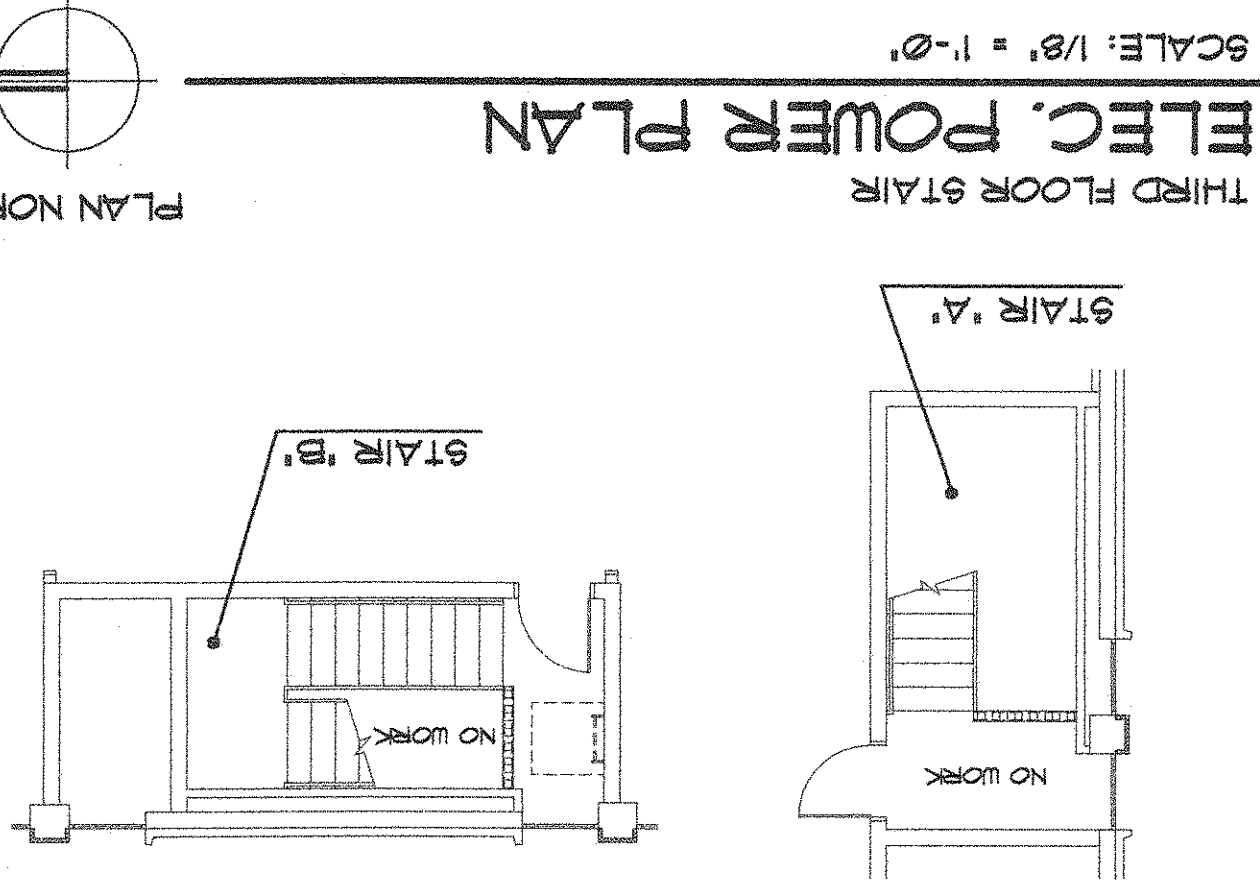

- SECOND FLOOR PLAN KEY NOTES:**
 (APPLIES TO THIS SHEET ONLY)
- 1) CONNECT NEW DEVICES IN THIS ROOM TO POWER CIRCUIT IN ROOM SERVING THIS AREA
 - 2) CONNECT NEW DEVICES IN THIS ROOM TO NEW HOME RUN IN EXISTING PANEL SERVING THIS AREA
 - 3) NEW/EXIST/RELO POWER & DATA DROP TO RELOC ELECTRICAL
 - 4) NEW DEVICE BELOW EXIST. RADIATOR PAINT CONDUIT BLACK

SECOND FLOOR ELECTRICAL POWER PLAN LEGEND:

- ⊕ DUPLEX RECEPTACLE 115V
- ⊕ WEATHER PROOF DUPLEX RECEPTACLE FEED THRU GFI
- ◄ TELEPHONE, COMPUTER OR DATA W/ 3/4" CONDUIT STUB ABOVE CEILING
- ⊕ QUADRAPLEX RECEPTACLE 115V
- ⊙ JUNCTION BOX (VOLTAGE AS NOTED)

EX = EXISTING FIXTURE, RE = RELOCATED FIXTURE, NEW = NEW FIXTURE

SECOND FLOOR ELECTRICAL POWER PLAN

PLAN NORTH

SCALE: 1/8" = 1'-0"

THIRD FLOOR STAIR ELEC. POWER PLAN

SCALE: 1/8" = 1'-0"

PLAN NORTH

SECOND FLOOR PLAN KEY NOTES:

EX = EXISTING FIXTURE, RE = RELOCATED FIXTURE, NEW = NEW FIXTURE

SECOND FLOOR ELECTRICAL POWER PLAN

PLAN NORTH

SCALE: 1/8" = 1'-0"

PROJECT NO.:

0817

EXTERIOR & INTERIOR RENOVATIONS FOR:

**THE SALVATION ARMY
INDIANA DIVISIONAL HEADQUARTERS**